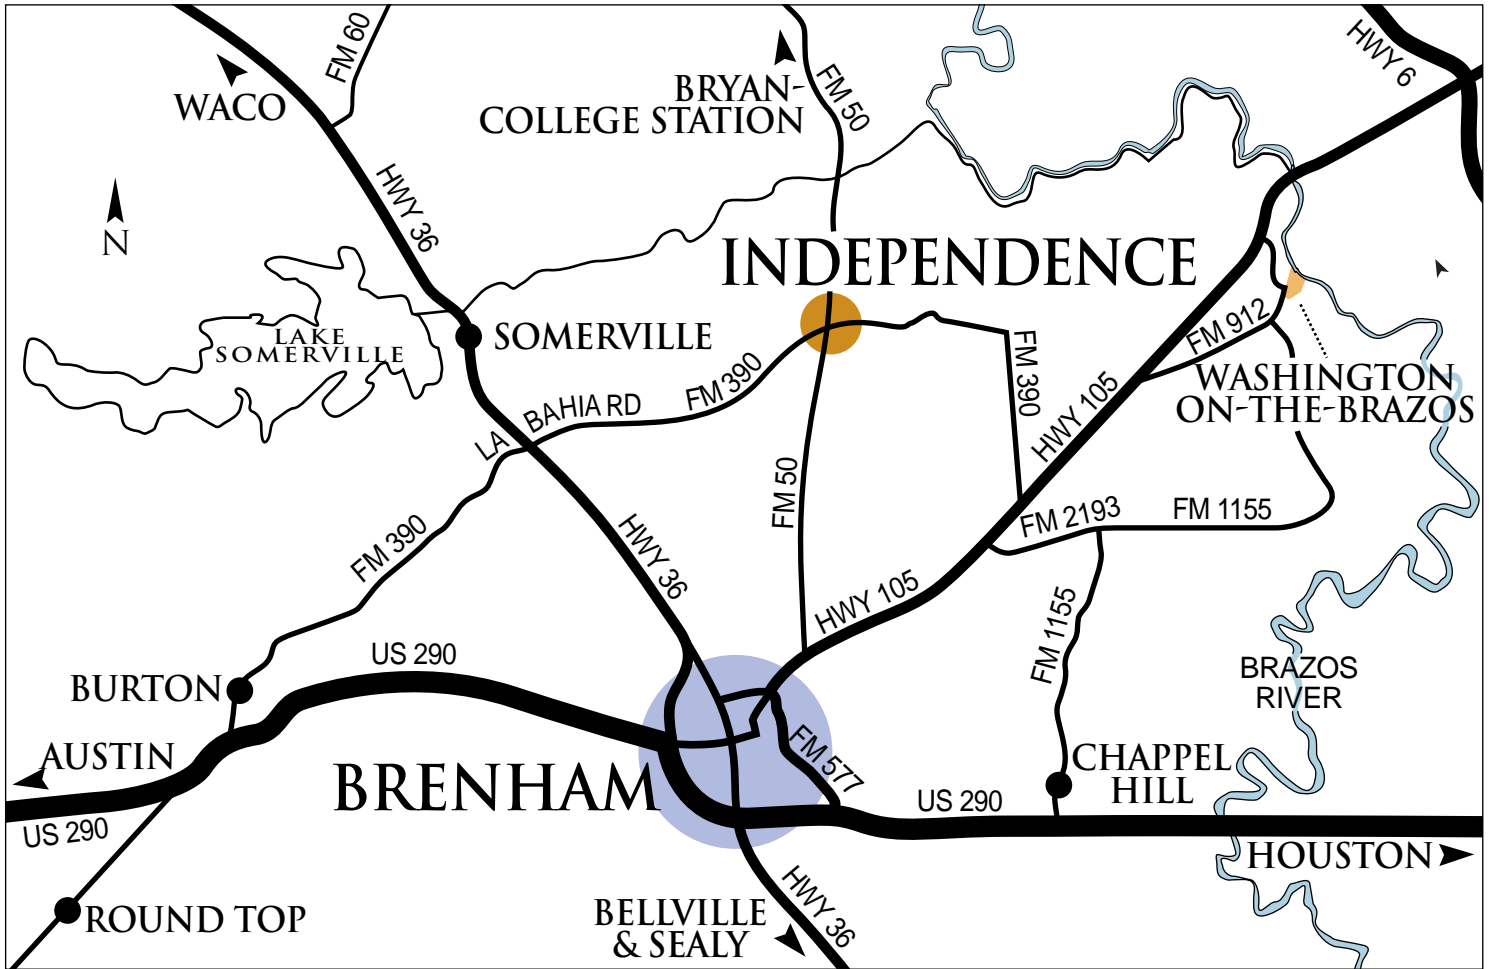

How to Find Independence

From Austin or Houston:

Take Hwy 290 to Brenham

Take FM 577 toward Hwy 105 (3 miles)

Turn Right onto TX-105 (Embrey St.). Continue to follow TX-105 (2 miles)

Turn Left onto FM 50 (9 miles) to Independence

From College Station:

Take Raymond Stotzer Pkwy/FM 60. Continue to follow FM 60 (6 miles)

Turn Left onto FM 50 (18 miles) to Independence

From Waco:

Take Hwy 77 south to Cameron (50 miles)

Take Hwy 36 toward Brenham (40 miles)

Turn left onto FM 390 (9 miles) to Independence

From Dallas/Ft. Worth:

Take Interstate 35E/35W to 35

Take 35 to Waco and Hwy 77

Follow directions from Waco to Independence

www.IndependenceTx.com